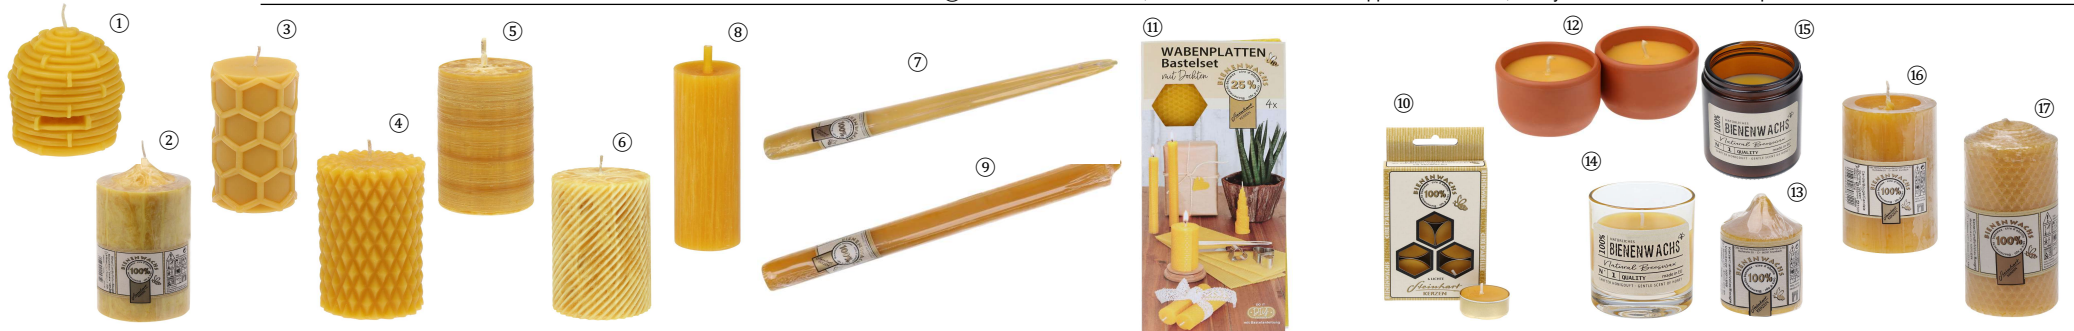

Reorder PU	Item number	Item EAN	Box EAN	Designation	Size / colour	Quantity In the display	Unit
	3854790000	4068395044234		Boutique "Beeswax"	approx. 600/400/1400 mm, assorted		271 pieces / packs
	1st shelf (top)						
10 pieces	0382421000	03824	4008542036422	4008542036439	① Shaped candle "Bienenkorb", 100% BW	approx. 90/70 mm, honey	5 pieces
14 pieces	0360601000	03606	4008542893544	4008542893551	② Pillar candle "Struktur", 100 % BW	approx. 90/45 mm, white	7 pieces
12 pieces	0360101000	03601	4008542893513	4008542893520	② Pillar candle "Struktur", 100 % BW	approx. 120/55 mm, white	6 pieces
6 pieces	0342921000	03429	4068395005174	4068395005181	③ Pillar candle "Favo", 100% BW	approx. 115/62 mm, honey	12 pieces
6 pieces	0342821000	03428	4068395005143	4068395005150	④ Pillar candle "Mandala", 100% BW	approx. 100/67 mm, honey	6 pieces
12 pieces	0351521000	03515	4008542220739	4008542222313	⑤ Pillar candle "Bando", 100% BW	approx. 100/55 mm, honey	12 pieces
14 pieces	0351421000	03514	4008542218033	4008542220715	⑤ Pillar candle "Bando", 100% BW	approx. 70/45 mm, honey	8 pieces
	2nd shelf						
10 pieces	0344521000	03445	4008542952487	4008542952494	⑥ Pillar candle "Brissago", 100% BW	approx. 80/66 mm, honey	4 pieces
10 pieces	0344621000	03446	4008542952753	4008542952760	⑥ Pillar candle "Brissago", 100% BW	approx. 110/66 mm, honey	5 pieces
12 pieces	0330421000	03304	4008542033049	4008542651663	⑦ Tapered candle, 100 % BW	approx. 245/23 mm, honey	24 pieces
16 pieces	0345121000	03451	4068395044050	4068395044067	⑧ Stick candle "Brissago", 100%BW	approx. 120/38mm, honey	31 pieces
9 pieces	0340321000	03403	4008542381898	4008542381904	⑨ Dinner candle, 100 % BW	approx. 230/21 mm, honey	18 pieces
14 packs	0301321000	03013	4008542030130	4008542688539	⑩ Pack of 6 lights, 100 % BW	approx. 17/38 mm, honey	25 packs
	3rd shelf						
21 packs	0300221000	03002	4008542217913	4008542217920	⑪ 4 Honeycomb beeswax sheets with wicks	approx. 300/120 mm, honey	8 packs
14 packs	0301321000	03013	4008542030130	4008542688539	⑩ Pack of 6 lights, 100 % BW	approx. 17/38 mm, honey	3 packs
6 packs	2010321000	20103	4068395005204	4068395005211	⑫ Terra-cotta pot, 100%BW, pack of 2	approx. 35/50 mm, honey	14 packs
18 pieces	0345821000	03458	4008542036255	4008542036262	⑬ Votiv candle, 100 % BW	approx. 55/37 mm, honey	10 pieces
8 pieces	2102121000	21021	4008542283185	4008542283192	⑭ Glass, 100% BW	approx. 79/65 mm, honey	4 pieces
6 pieces	2102021000	21020	4008542283154	4008542283161	⑮ Glass jars, 100% BW	approx. 81/65 mm, honey	4 pieces
12 pieces	0354321000	03543	4008542808142	4008542808159	⑯ Pillar candle "Queen", 100 % BW	approx. 140/55 mm, honey	6 pieces
12 pieces	0354221000	03542	4008542808111	4008542808128	⑯ Pillar candle "Queen", 100 % BW	approx. 90/55 mm, honey	6 pieces
	4th shelf						
12 pieces	0375421000	03754	4008542037542	4008542652615	⑰ Honeycomb beeswax candle, 100% BW	approx. 90/55 mm, honey	6 pieces
12 pieces	0376921000	03769	4008542037696	4008542693113	⑰ Honeycomb beeswax candle, 100% BW	approx. 120/55 mm, honey	6 pieces
14 pieces	0360621000	03606	4008542036064	4008542686795	② Pillar candle "Struktur", 100 % BW	approx. 90/45 mm, honey	14 pieces
12 pieces	0360021000	03600	4008542155291	4008542155307	② Pillar candle "Struktur", 100 % BW	approx. 90/55 mm, honey	6 pieces
10 pieces	0360321000	03603	4008542155383	4008542155390	② Pillar candle "Struktur", 100 % BW	approx. 110/65 mm, honey	5 pieces
4 pieces	0360221000	03602	4008542155352	4008542155369	② Pillar candle "Struktur", 100 % BW	approx. 140/75 mm, honey	4 pieces
12 pieces	0360121000	03601	4008542155321	4008542155338	② Pillar candle "Struktur", 100 % BW	approx. 120/55 mm, honey	12 pieces